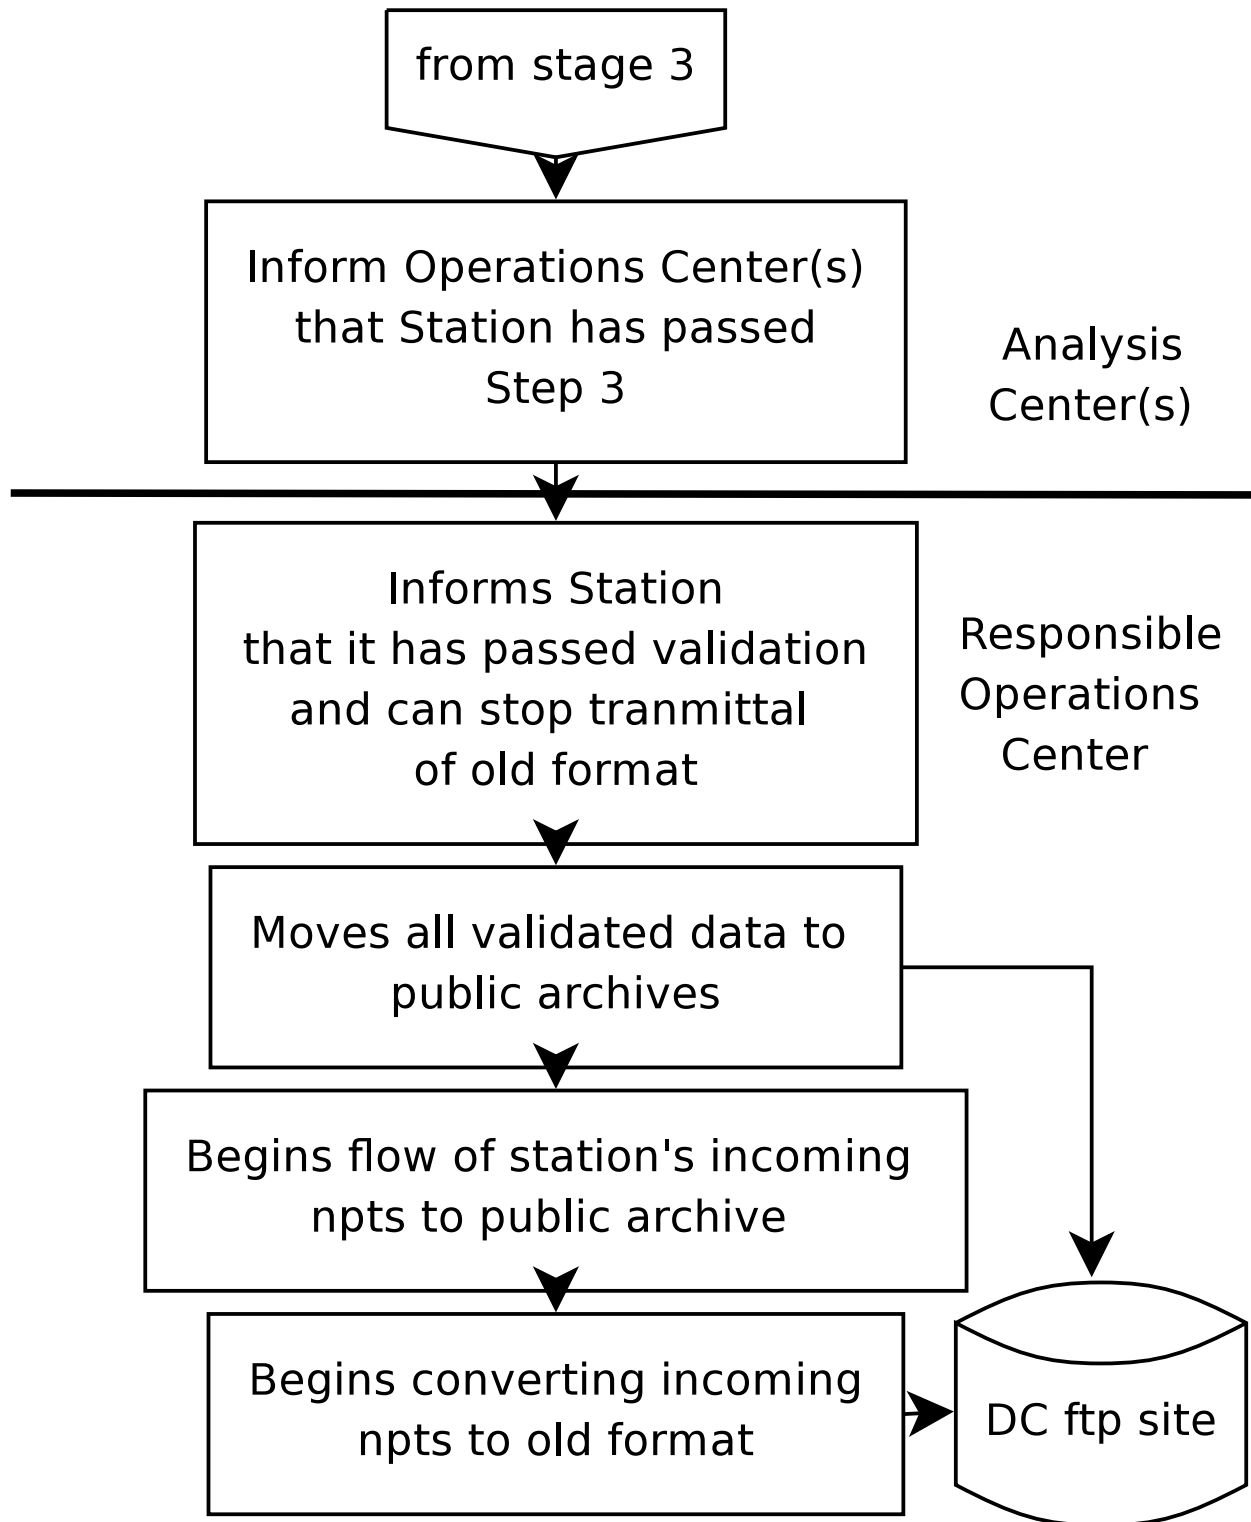

CRD Data Validation Flow

Stage 1 - Format Checks

Stage 2 - Short Arc

Stage 3 - Long Arc

Stage 4 - Finalizing Validation