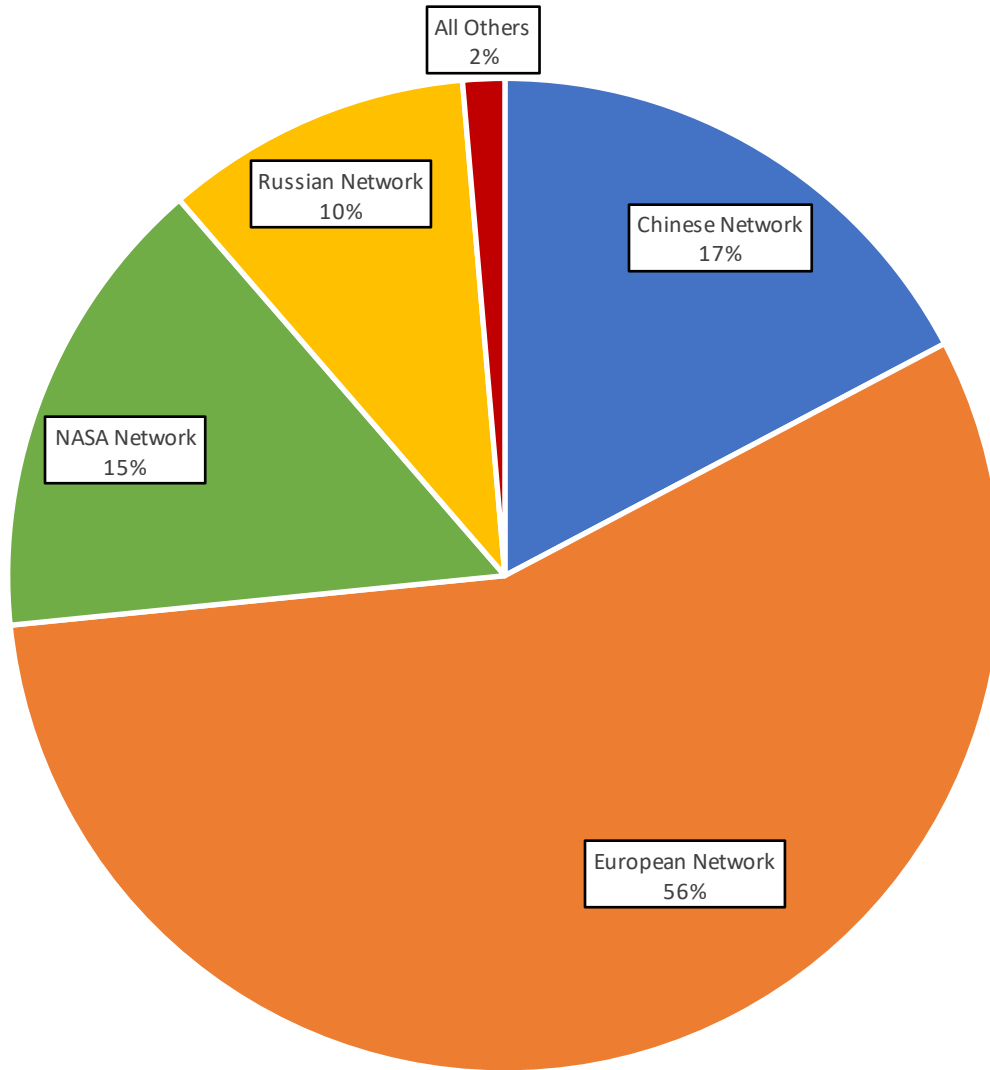

Normal Points		Etalon				Other Select					Total Etalon	Total Other	Total All	No. Sats.
Site Name	Sta.	Etalon-1	Etalon-2	LAGEOS-1	LAGEOS-2	LARES	Starlette	Stella	Ajsai					
Altay	1879	36	47	48	47	36	0	0	0	83	886	969	45	
Areguipa	7403	0	0	0	0	6	69	16	247	0	976	976	20	
Arkhyz	1886	0	5	50	33	18	7	5	27	5	245	250	18	
Badary	1890	0	0	225	98	115	0	0	0	0	2,502	2,502	23	
Baikonur	1887	0	0	10	14	0	0	0	0	0	30	30	4	
Beijing	7249	7	16	131	121	52	189	84	349	23	3,443	3,466	83	
Borowiec	7811	0	0	103	73	110	40	61	255	0	2,007	2,007	32	
Brasilia	7407	0	0	2	2	3	0	0	0	0	23	23	6	
Changchun	7237	43	54	309	274	292	531	282	1,050	97	14,256	14,353	91	
Grasse	7845	57	95	356	283	183	0	64	316	152	2,189	2,341	32	
Graz	7839	48	100	238	141	473	504	152	1,100	148	13,782	13,930	86	
Greenbelt	7105	19	16	392	478	407	665	228	826	35	11,421	11,456	45	
Haleakala	7119	0	0	117	67	127	69	70	206	0	2,031	2,031	22	
Hartebeesthoek (HARL)	7501	14	15	271	142	337	213	175	316	29	4,941	4,970	42	
Hartebeesthoek (HRTL)	7503	25	0	88	114	9	72	28	73	25	1,358	1,383	45	
Herstmonceux	7840	67	87	590	534	526	442	80	453	154	9,955	10,109	89	
Irkutsk	1891	3	2	104	22	37	92	65	87	5	1,888	1,893	38	
Katziwely	1893	0	0	66	103	57	149	141	455	0	2,513	2,513	18	
Kiev	1824	0	0	14	23	21	45	43	231	0	727	727	16	
Komsomolsk	1868	45	39	64	73	44	0	0	0	84	879	963	43	
Kunming	7819	40	50	204	213	267	452	283	936	90	11,341	11,431	93	
Matera	7941	69	146	524	533	197	646	153	698	215	6,917	7,132	47	
McDonald	7080	0	0	0	0	0	0	0	0	0	0	0	0	
Mendeleev	1874	0	0	0	0	0	0	0	0	0	0	0	0	
Monument Peak	7110	0	17	12	3	114	147	113	341	17	5,266	5,283	42	
Mount Stromlo	7825	12	7	364	245	311	806	380	1,252	19	10,564	10,583	50	
Potsdam	7841	24	30	116	84	159	60	29	393	54	4,905	4,959	76	
Riga	1884	0	0	0	0	0	0	0	21	0	616	616	11	
Sejong	7394	0	0	4	19	10	0	0	80	0	152	152	6	
Shanghai	7821	5	9	86	73	25	61	18	81	14	963	977	49	
Simeiz	1873	7	16	103	94	81	119	110	297	23	3,067	3,090	37	
Simosato	7838	0	0	0	0	0	0	0	25	0	52	52	2	
Svetloe	1888	0	0	47	32	56	16	24	110	0	739	739	32	
Tahiti	7124	0	0	24	33	52	42	0	44	0	666	666	15	
Wettzell (SOSW)	7827	89	69	250	216	653	422	142	954	158	7,845	8,003	86	
Wettzell (WETL)	8834	156	148	362	338	461	442	206	577	304	7,524	7,828	77	
Yarragadee	7090	166	141	939	814	858	1,240	759	1,896	307	29,653	29,960	87	
Zelenchukskaya	1889	0	0	9	2	4	69	26	97	0	511	511	29	
Zimmerwald	7810	46	88	1,055	869	1,428	1,066	480	915	134	21,712	21,846	62	
Totals:	37	978	1,197	7,277	6,210	7,529	8,675	4,217	14,708	2,175	188,545	190,720		

Normal Point Summary by Network (Campaign Constellation vs. Total)

Network	Sta.	%Etalon	%Other	Tot.	Etalon	Other	Tot.
Chinese Network	4	10%	16%	16%	224	30,003	30,227
European Network	13	62%	44%	45%	1,342	83,759	85,101
NASA Network	7	18%	29%	29%	388	54,954	55,342
Russian Network	10	9%	5%	5%	202	9,061	9,263
All Others	3	1%	6%	6%	19	10,768	10,787
Totals:	9	1%	99%	100%	2,175	188,545	190,720

Campaign Tracking Totals by Network
(Passes)